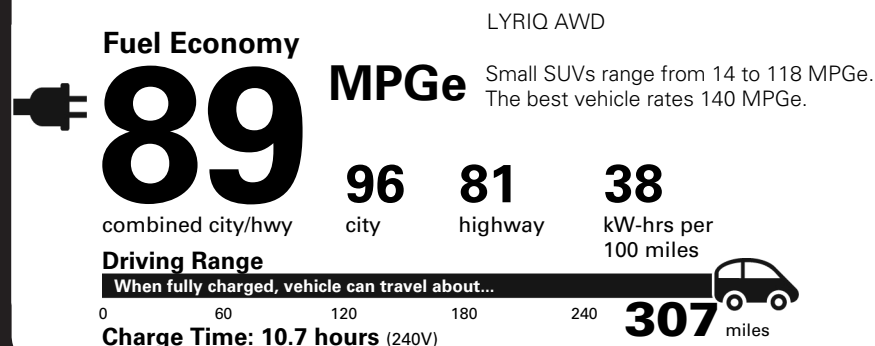

Visit us at www.cadillac.com

BATTERY PACK ORIGIN US	INC.
TOTAL OPTIONS	\$6,715.00
TOTAL VEHICLE & OPTIONS	\$72,810.00
DESTINATION CHARGE	1,395.00

TOTAL VEHICLE PRICE* \$74,205.00

EPA DOT Fuel Economy and Environment

Electric Vehicle

You save \$5,500 in fuel costs over 5 years compared to the average new vehicle.

Annual fuel COST \$850

Actual results will vary for many reasons, including driving conditions and how you drive and maintain your vehicle. The average new vehicle gets 28 MPG and costs \$9,750 to fuel over 5 years. Cost estimates are based on 15,000 miles per year at \$0.15 per kW-hr. MPGe is miles per gasoline gallon equivalent. Vehicle emissions are a significant cause of climate change and smog.