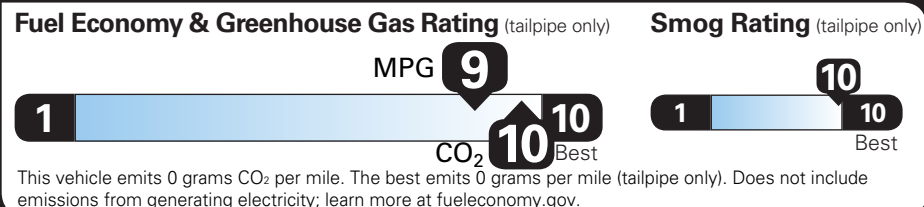

Actual results will vary for many reasons, including driving conditions and how you drive and maintain your vehicle. The average new vehicle gets 28 MPG and costs $9,750 to fuel over 5 years. Cost estimates are based on 15,000 miles per year at $0.15 per kW-hr. MPGe is miles per gasoline gallon equivalent. Vehicle emissions are a significant cause of climate change and smog.

fuel economy.gov

Calculate personalized estimates and compare vehicles

GOVERNMENT 5-STAR SAFETY RATINGS

This vehicle has not been rated by the government for overall vehicle score, frontal crash, side crash or rollover risk.

Source: National Highway Traffic Safety Administration (NHTSA)
www.safercar.gov or 1-888-327-4236

PARTS CONTENT INFORMATION

FOR VEHICLES IN THIS CARLINE:
U.S./CANADIAN PARTS CONTENT: 62%
MAJOR SOURCES OF FOREIGN PARTS CONTENT: CHINA 18%

NOTE: PARTS CONTENT DOES NOT INCLUDE FINAL ASSEMBLY, DISTRIBUTION, OR OTHER NON-PARTS COSTS.

FOR THIS VEHICLE:
FINAL ASSEMBLY POINT: SPRING HILL, TN U.S.A.
COUNTRY OF ORIGIN: ENGINE (MOTOR): CHINA
TRANSMISSION (ELECTRIC DRIVE UNIT): CHINA

This label has been applied pursuant to Federal law – Do not remove prior to delivery to the ultimate purchaser. *Includes Manufacturer's Recommended Pre-Delivery Service. Does not include dealer installed options and accessories not listed above, local taxes or license fees.

© 2009 General Motors LLC
GMLBL_PROD_0043 – 10/23/2023

Equipped with the safety and security of OnStar®

Visit onstar.com for details.

onstar.com/privacy

ORDER NO DCJJPN SALES CODE E
SALES MODEL CODE 6MC26
DEALER NO 24121
FINAL ASSEMBLY:
SPRING HILL, TN U.S.A.

VIN 1GYKPVRL4RZ116660 REISSUE

DEALER TO WHOM DELIVERED
CADILLAC OF NORWOOD
700 PROVIDENCE HWY
NORWOOD, MA 02062-5222